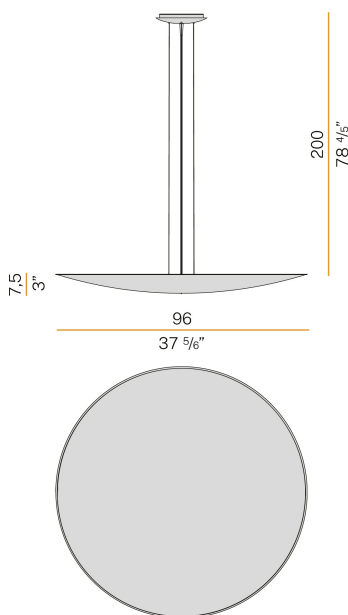

PANZERI

Gong

220-240V AC dimmable (DALI/Push DIM)

L09321.100.0402

 gold leaf

Data sheet

CODE	L09321.100.0402
SYSTEM POWER CONSUMPTION	88W
EFFICACY	100.28lm/W
LIGHT SOURCE	LED
LIGHT SOURCE LIFETIME	L90 (B10) 50.000h
COLOUR TEMPERATURE	3000K Ra>90
LIGHT DISTRIBUTION	diffused
POWER SUPPLY	220-240V AC
FREQUENCY	50/60Hz
ELECTRICAL CONFIGURATION	dimmable (DALI/Push DIM)
DRIVER	integrated included
NOMINAL LUMINOUS FLUX	11128lm
LUMEN OUTPUT	8825lm
EFFICIENCY	79.3%
WEIGHT	7,35 Kg
PROTECTION DEGREE	IP20
COLOUR TOLLERANCES	SDCM 3
PACKING DIMENSIONS (CM)	18,0 x 106,0 x 106,0

Suspension lighting fixture for interiors, with indirect light emission. Aluminium and pickled sheet metal structure in polyacrylic paint. Turned aluminium reflector in white or black polyacrylic paint or with gold leaf coating. Moulded acrylic diffuser with mat finish. 2m (78,7") long steel suspension cables. 2,2m (86,6") long power cable in transparent PVC. Power canopy with pickled sheet metal case in white or black polyacrylic paint or with gold leaf coating.

Technical drawing

Polar diagram